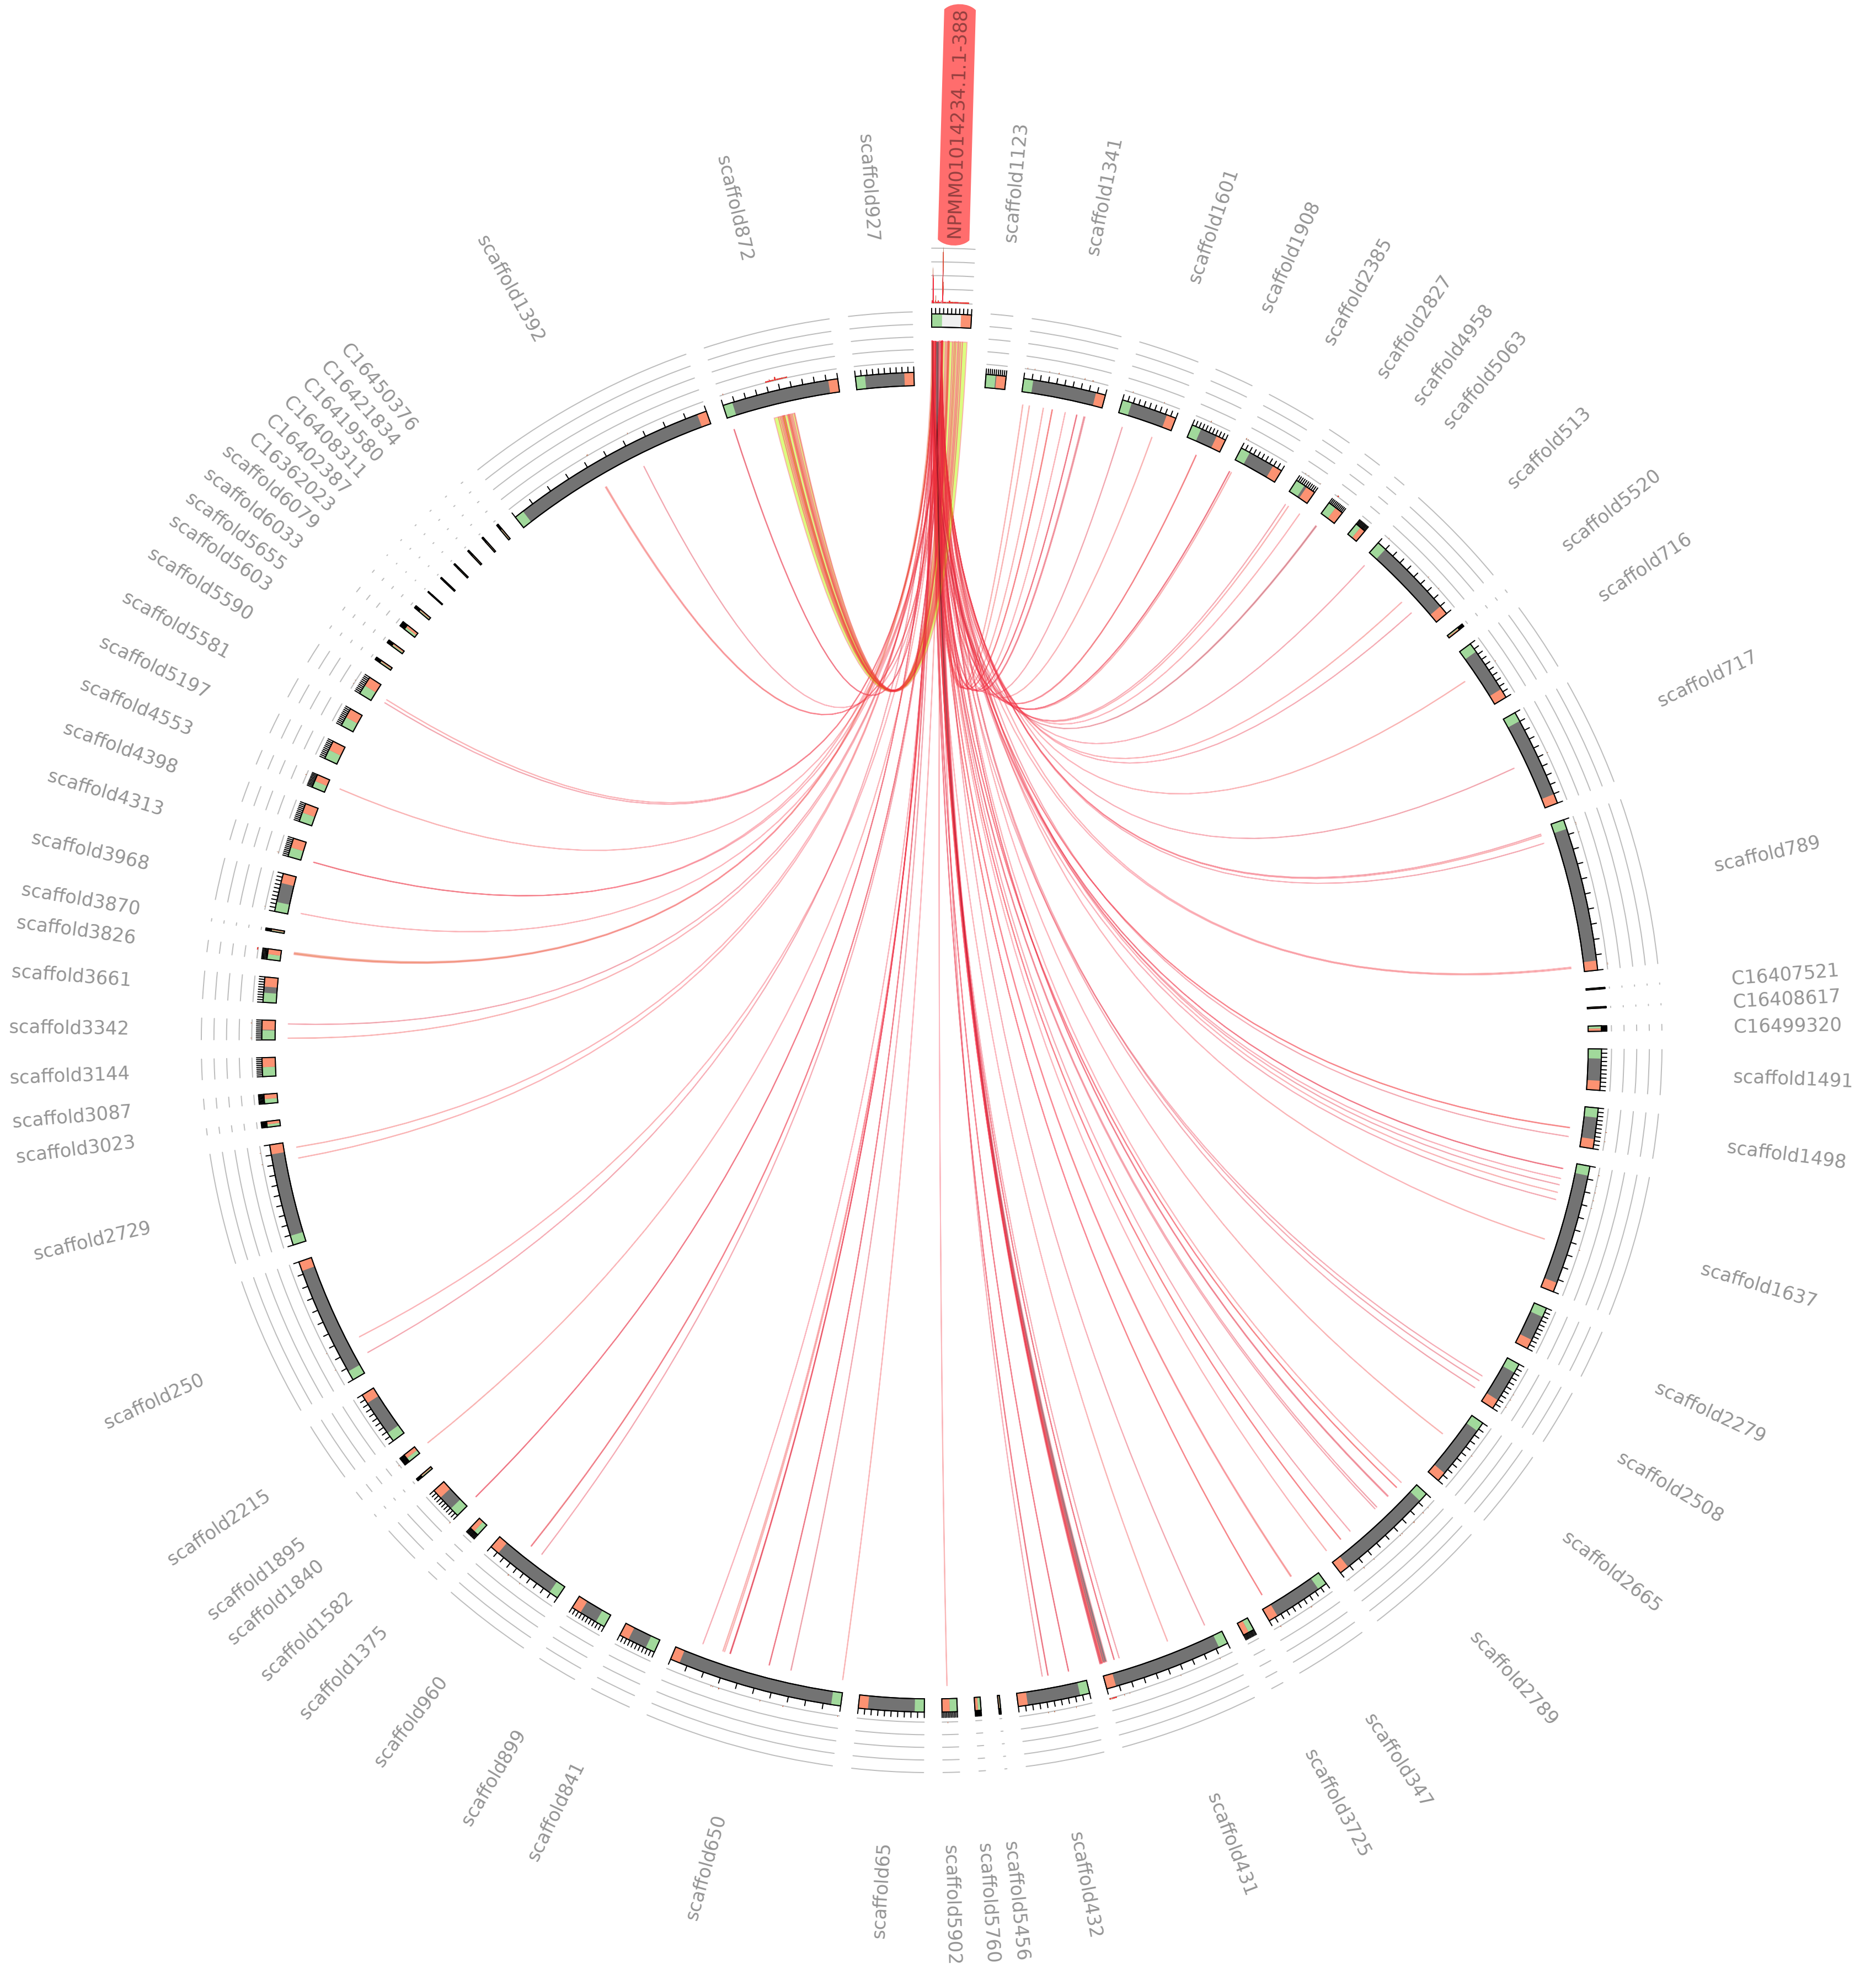

Nuclear Wolbachia

NPMM01014360.1.22716

Cytoplasmic Wolbachia

Nuclear Wolbachia

Cytoplasmic Wolbachia

Nuclear Wolbachia

Cytoplasmic Wolbachia