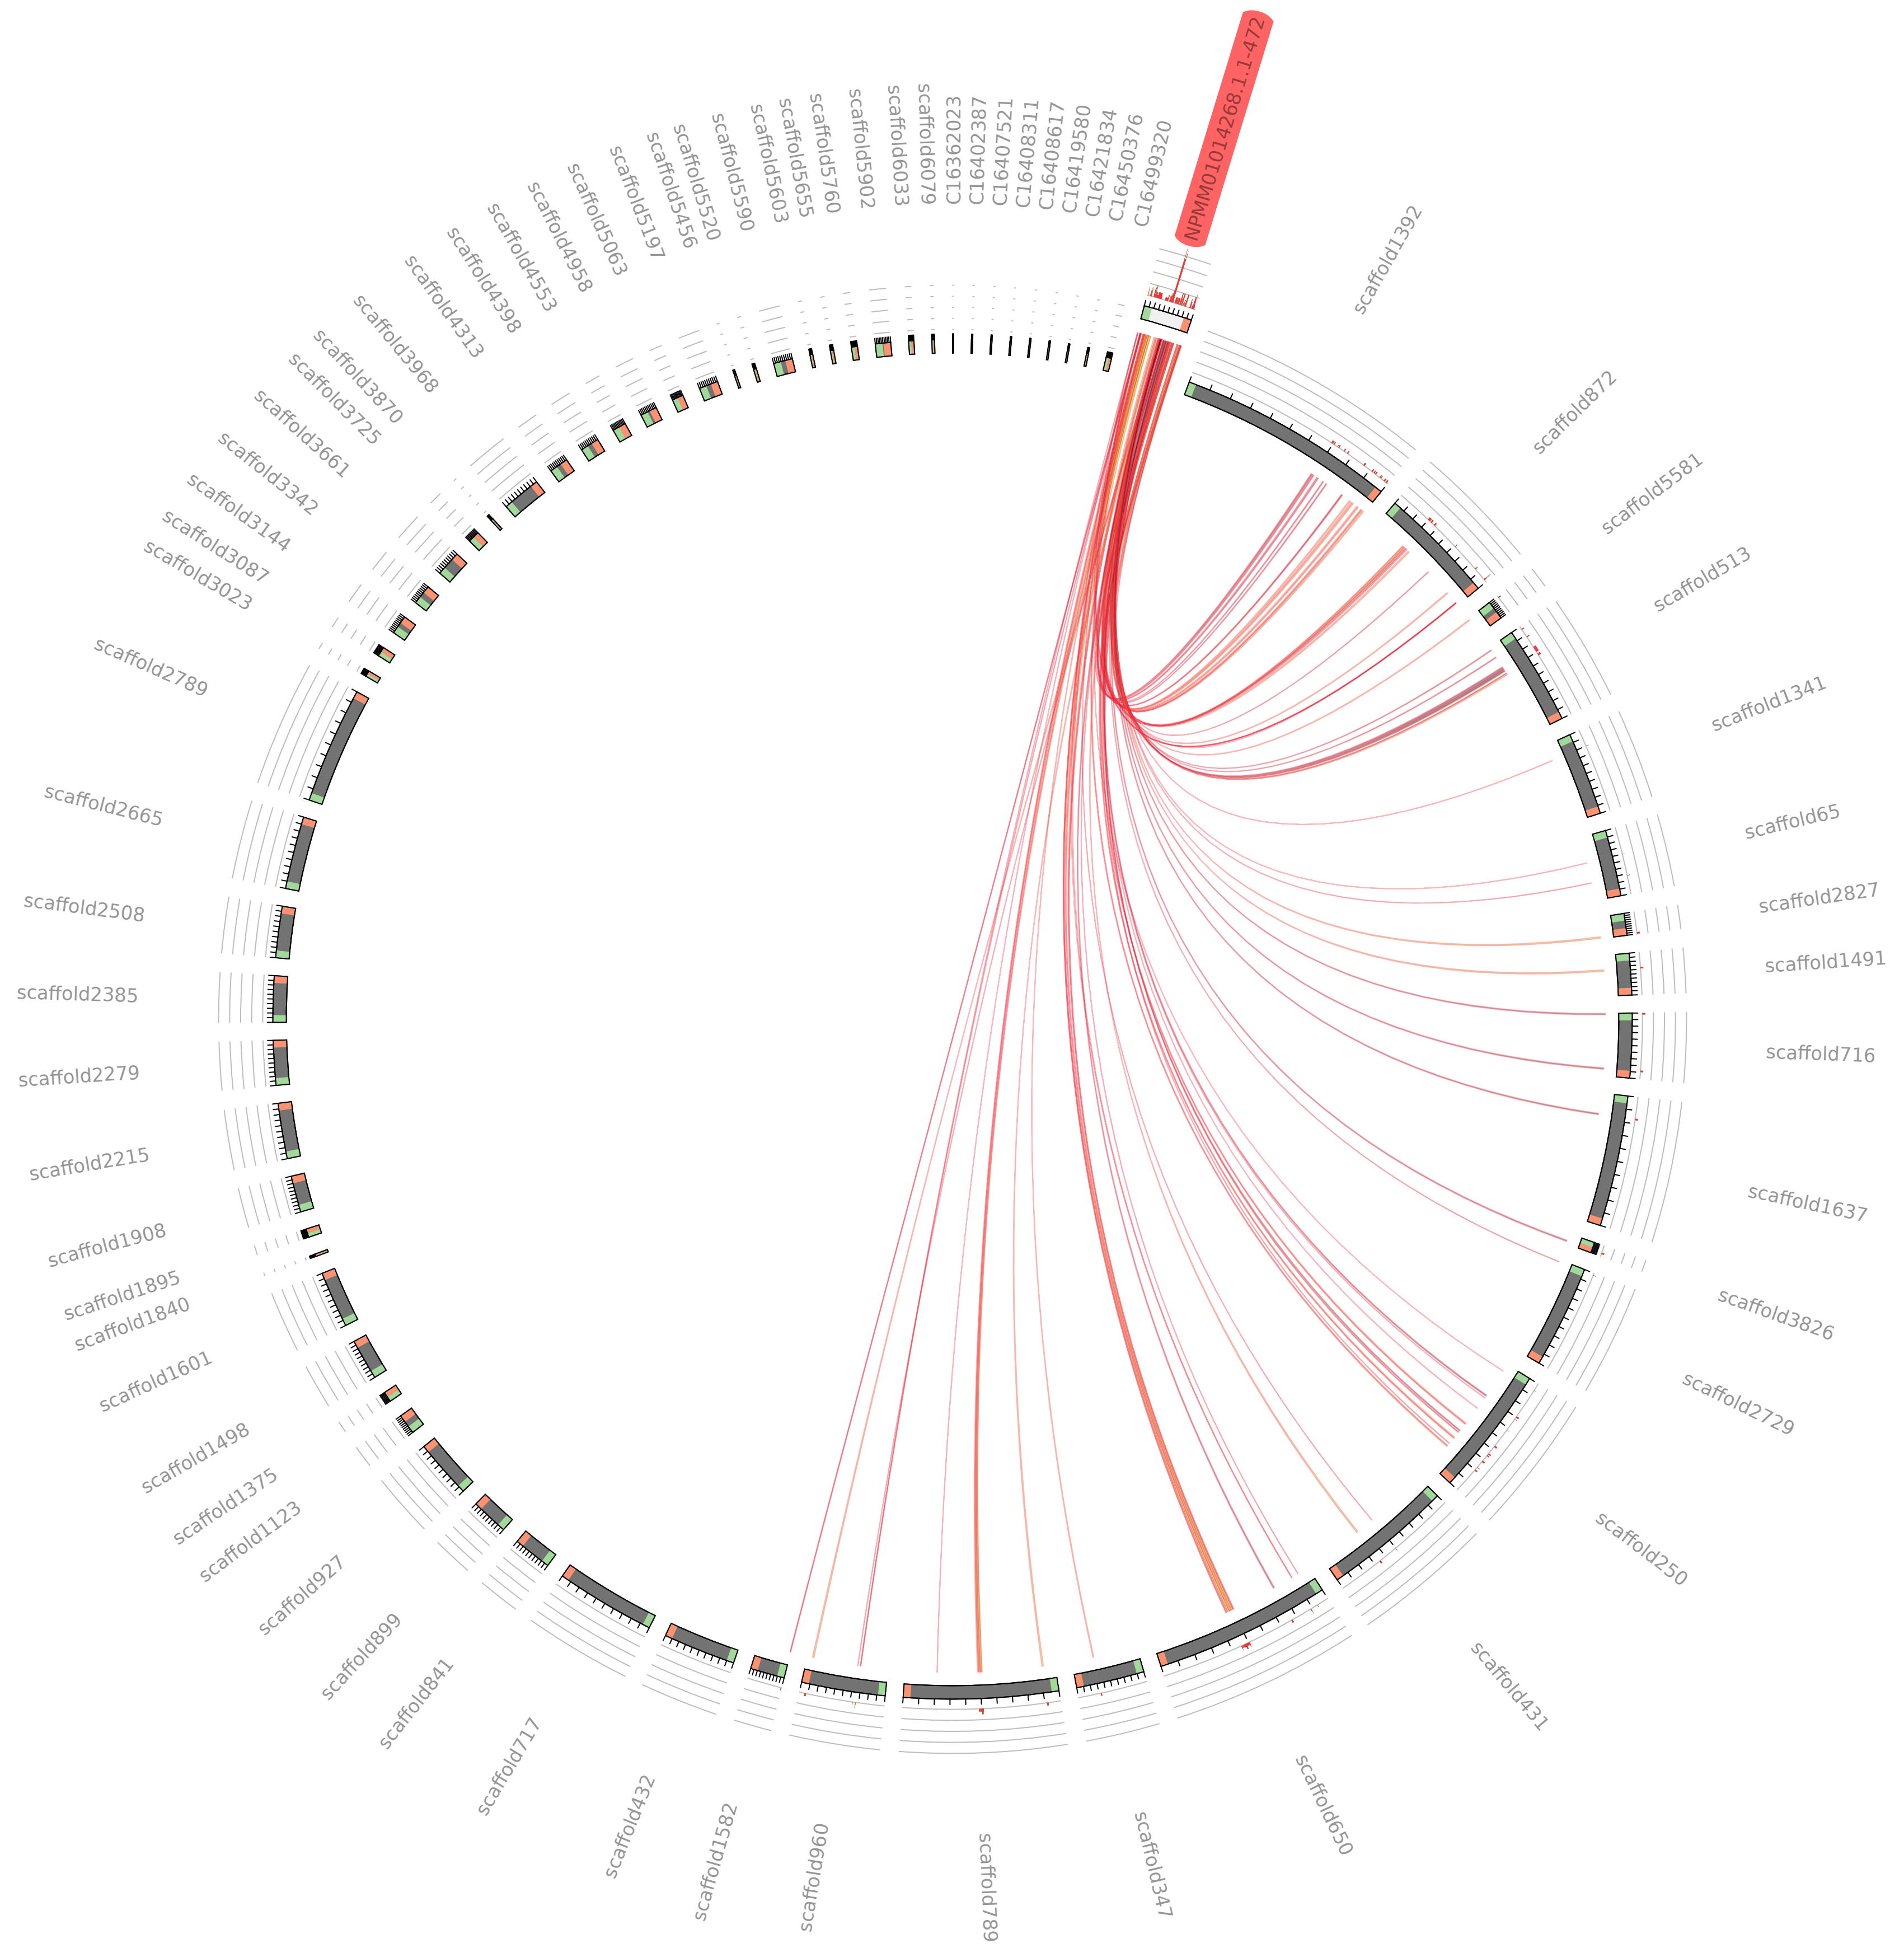

Nuclear Wolbachia

NPMM01014360.1.22716

Cytoplasmic Wolbachia

Nuclear Wolbachia

Cytoplasmic Wolbachia

Nuclear Wolbachia

Cytoplasmic Wolbachia